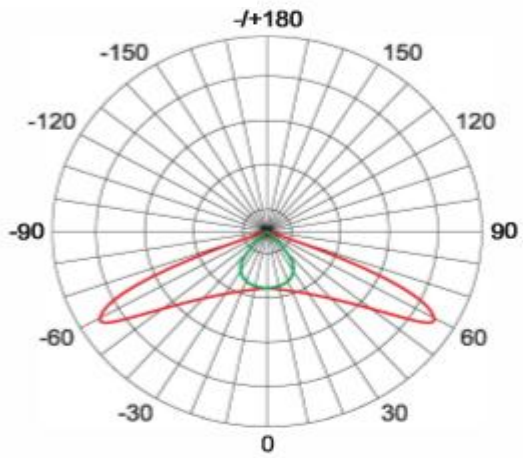

UNIT : cd  
— C0/180, 147.9  
— C90/270, 80.9

AVERAGE BEAM ANGLE(50%): 114.4 DEG